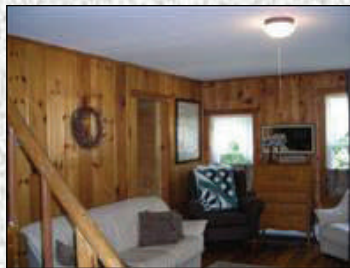

Peter Buck - Buck Land & Cattle Co.
2 Stonebreak Rd, Malta, NY 12020
Office: 518-899-0065
www.bucklandandcattle.com

Offered At $259,000