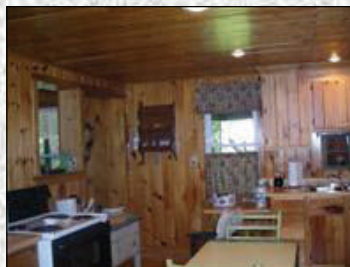

# 106 Dam Rd, Galway

**100' Lake Nancy Frontage**  
**2 Bdrm/2 Bath Home**  
**Private .47 Acres**

Very Good Condition  
2 Bedrooms, 2 Full Baths  
Living Room  
Eat-In Kitchen  
Full Basement

Oil Hot Water Heat  
Wood Siding  
Metal Roof  
976 sq.ft. approx.  
93 years old  
Total Taxes \$1400 approx.

100' Lake Nancy frontage  
Shed

**Peter Buck - Buck Land & Cattle Co.**  
2 Stonebreak Rd, Malta, NY 12020  
Office: 518-899-0065  
[www.bucklandandcattle.com](http://www.bucklandandcattle.com)