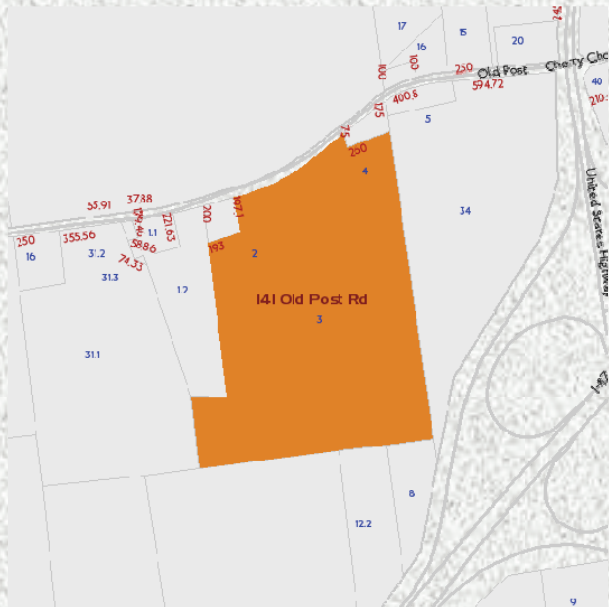

141 Old Post Rd, Malta, NY

Beautiful Private Parcel
42.75 Acres
720' Frontage
12 Gal/Min Well
Stream
Some Wetlands
Could Be 3 Building Lots

Peter Buck - Buck Land & Cattle Co.
2 Stonebreak Rd, Malta, NY 12020
Office: 518-899-0065
www.bucklandandcattle.com