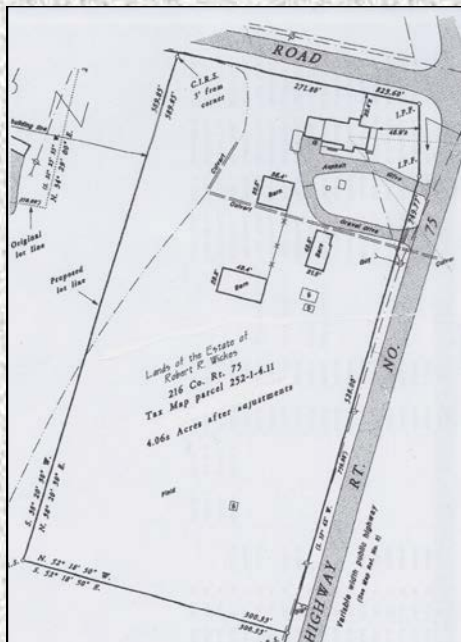

216 County Rd 75, Stillwater

**Charming Farmhouse on 4 Acres
Corner of Co Rd 75 & Mc Dermott Rd**

Good Condition
7 Bedrooms, 2 Full Baths
Living Room & Dining Room
Country Kitchen

Oil Hot Air & Wood Stove Heat
Well & Septic
Vinyl Siding & Slate Roof
1 Car Attached Garage
Barn & Outbuildings

House 2,638 sq.ft. approx.
222 years old
Total Taxes \$4500 approx.
Lot 4.06 Acres
Frontage on Co Rd 75: 608'
Frontage on McDermott Rd: 271'

Peter Buck - Buck Land & Cattle Co.
2 Stonebreak Rd, Malta, NY 12020
Office: 518-899-0065
www.BuckLandandCattle.com