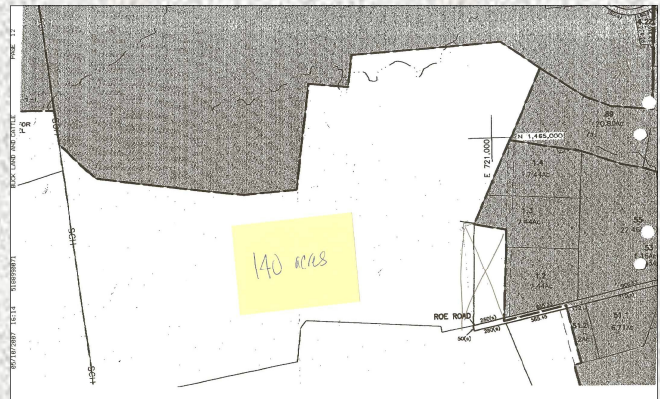

# 0 Roe Rd, Schaghticoke, NY

**Beautiful Private Parcel  
Gently Rolling Land  
Perfect for Horses or Truck Farm  
140 acres +/-  
Close to Albany & Saratoga  
Motivated Seller**

**Peter W. Buck**  
**Buck Land & Cattle Co.**  
2 Stonebreak Rd, Malta, NY 12020  
Office: 518-899-0065