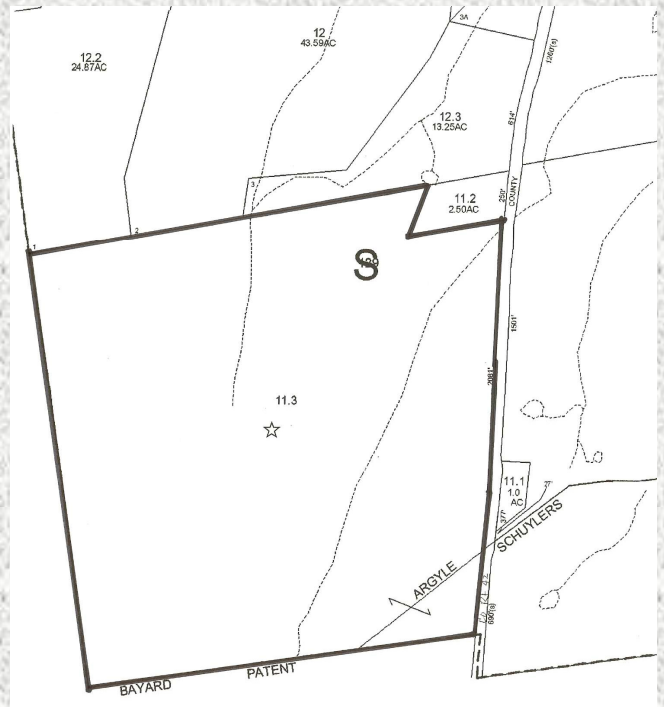

Route 42, Ft. Edward, NY

**Beautiful 115.78 Acres
Old Barn on Property
Could be Excellent Horse Farm
18 miles from Saratoga
Outstanding Views
Several Thousand feet road frontage**

**Peter W. Buck
Buck Land & Cattle Co.
2 Stonebreak Rd, Malta, NY 12020
Office: 518-899-0065**